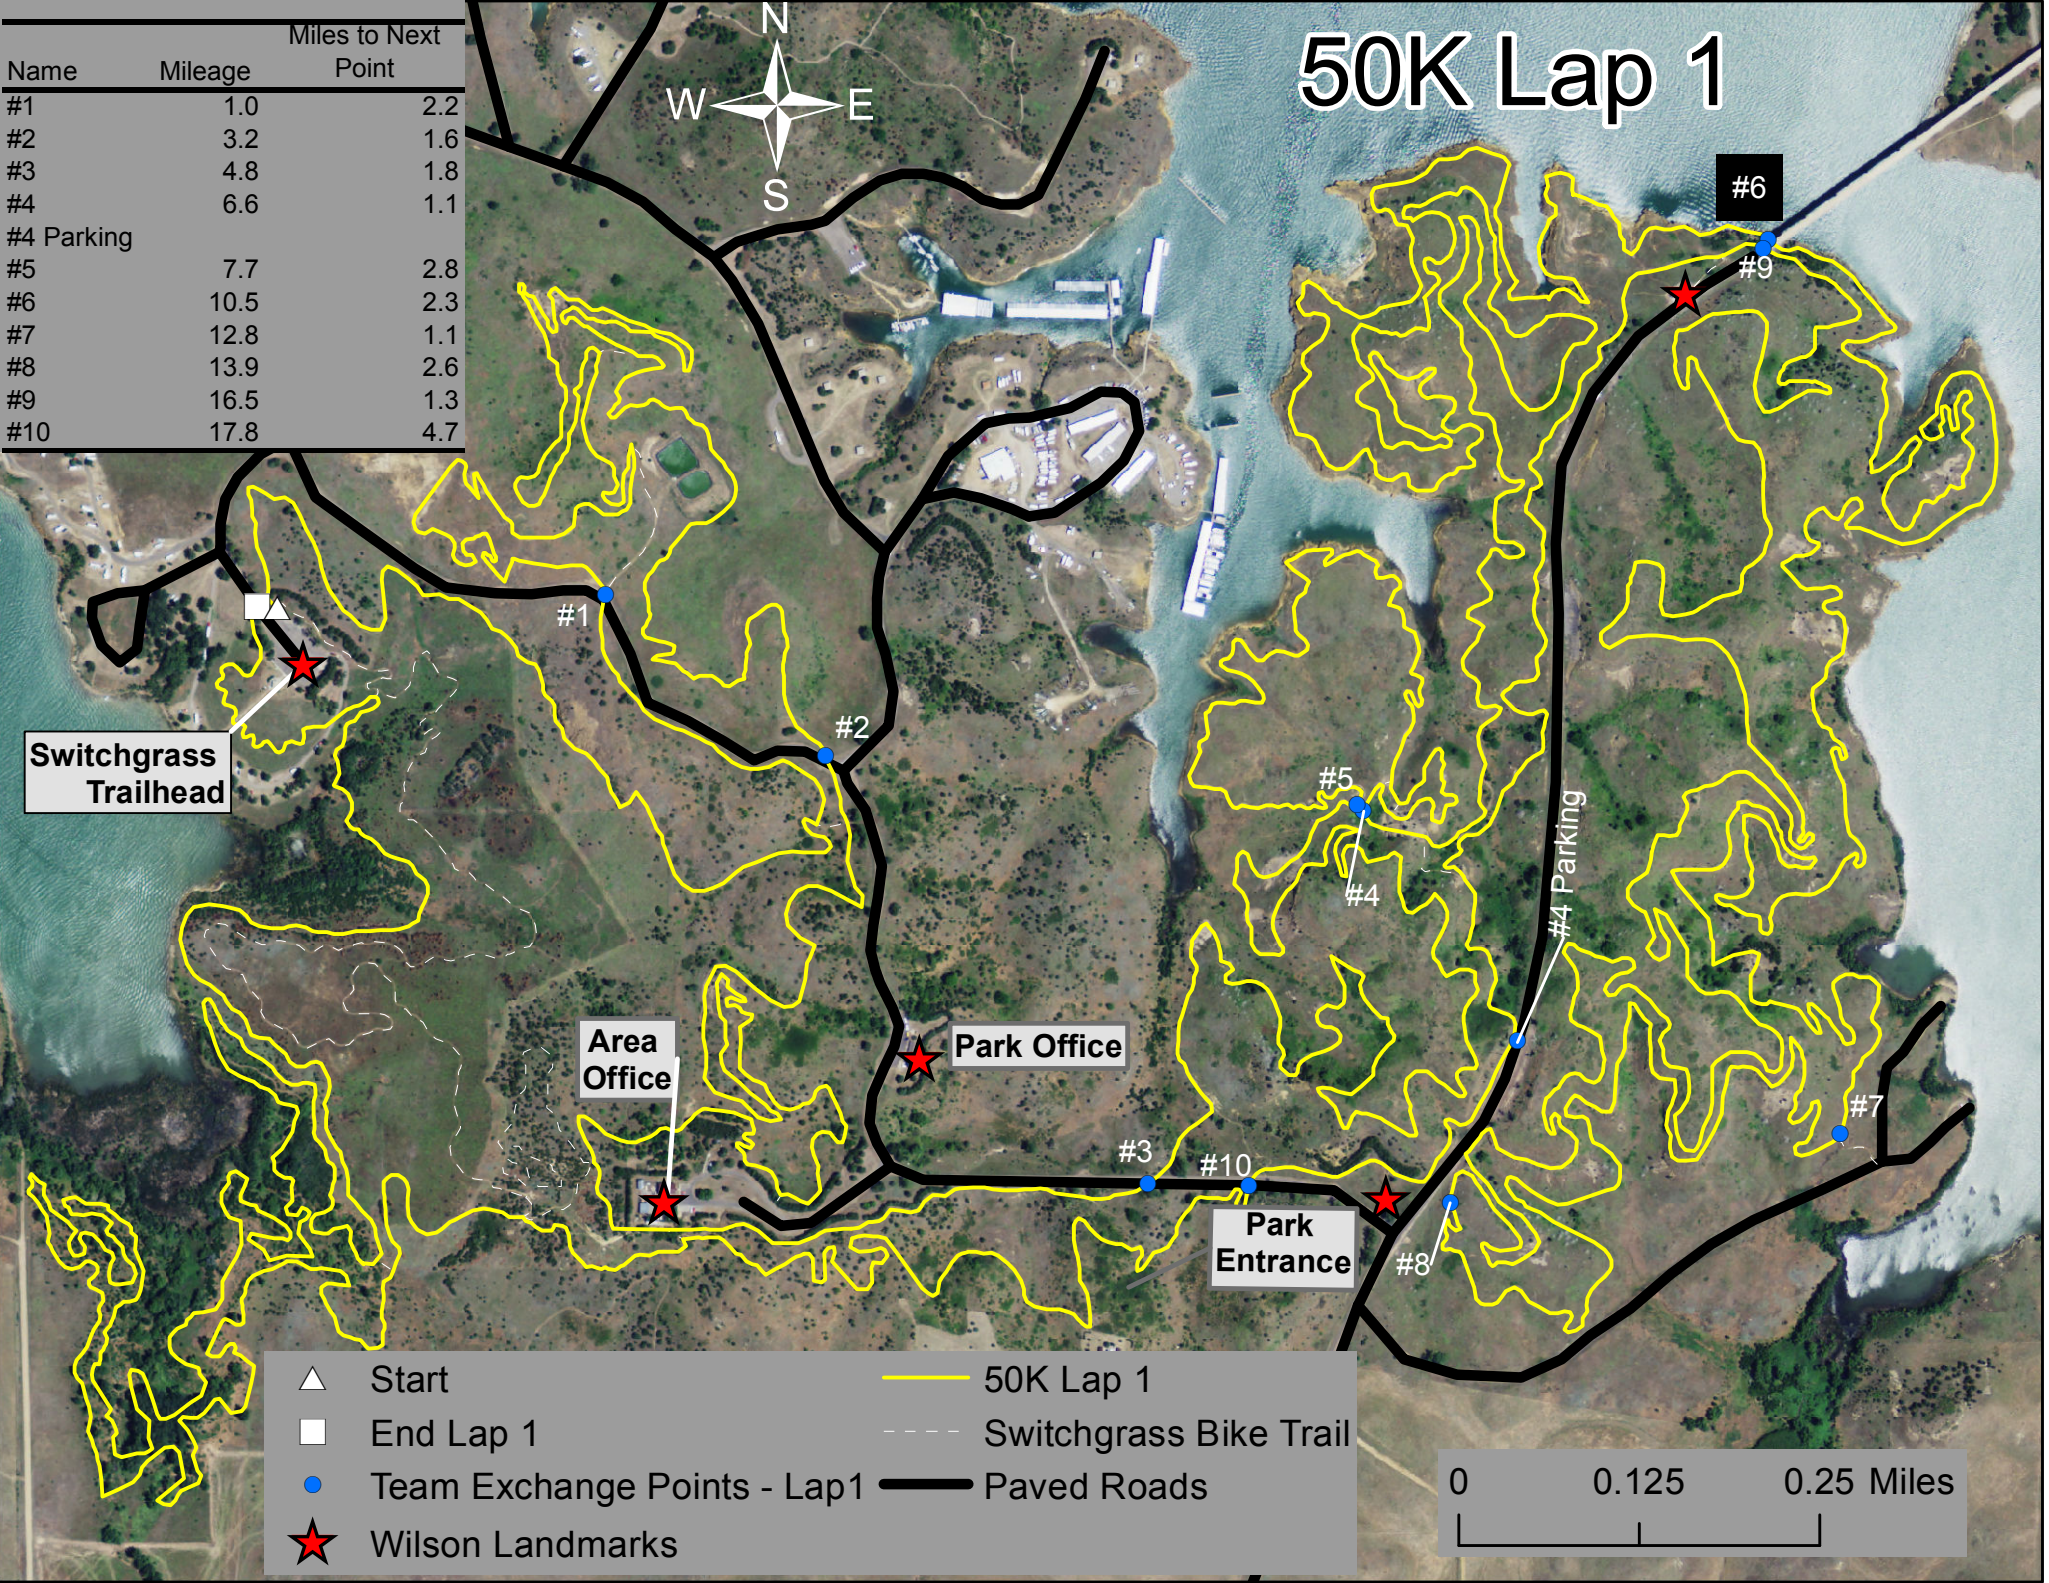

50K Lap 1

Name	Mileage	Miles to Next Point
#1	1.0	2.2
#2	3.2	1.6
#3	4.8	1.8
#4	6.6	1.1
#4 Parking	7.7	2.8
#5	10.5	2.3
#6	12.8	1.1
#7	13.9	2.6
#8	16.5	1.3
#9	17.8	4.7

Switchgrass Trailhead

Area Office

Park Office

Park Entrance

#4 Parking

- Start
- End Lap 1
- Team Exchange Points - Lap1
- Wilson Landmarks
- 50K Lap 1
- Switchgrass Bike Trail
- Paved Roads